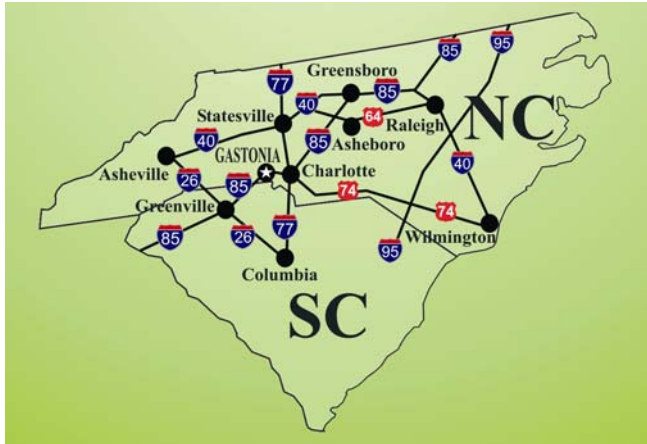

The Schiele

Museum of Natural History

A Natural Adventure

From Charlotte (& Points East of Gastonia)
 Take I-85 South to Gastonia.
 Take Exit 20 at New Hope Road and drive South
 Turn Right onto Garrison Boulevard
 Schiele Museum is on the Right just past Grier School

From Asheville, NC (& Points West of Gastonia)
 Take I-26 to Hwy. 74 near Tryon, NC
 Take Hwy. 74 to Gastonia
 Turn Right onto Garrison Boulevard in Gastonia
 Schiele Museum is several blocks down on the Left.

From Columbia, SC (& Points South of Gastonia)
 Take I-77 North to Charlotte
 Take I-85 South to Gastonia.
 Take Exit 20 at New Hope Road and drive South
 Turn Right onto Garrison Boulevard
 Schiele Museum is on the Right just past Grier School

From Hickory, NC (& Points North of Gastonia)
 Take Hwy. 321 South to Gastonia
 Turn Left onto Garrison Boulevard
 Schiele Museum is several blocks down on the Left.