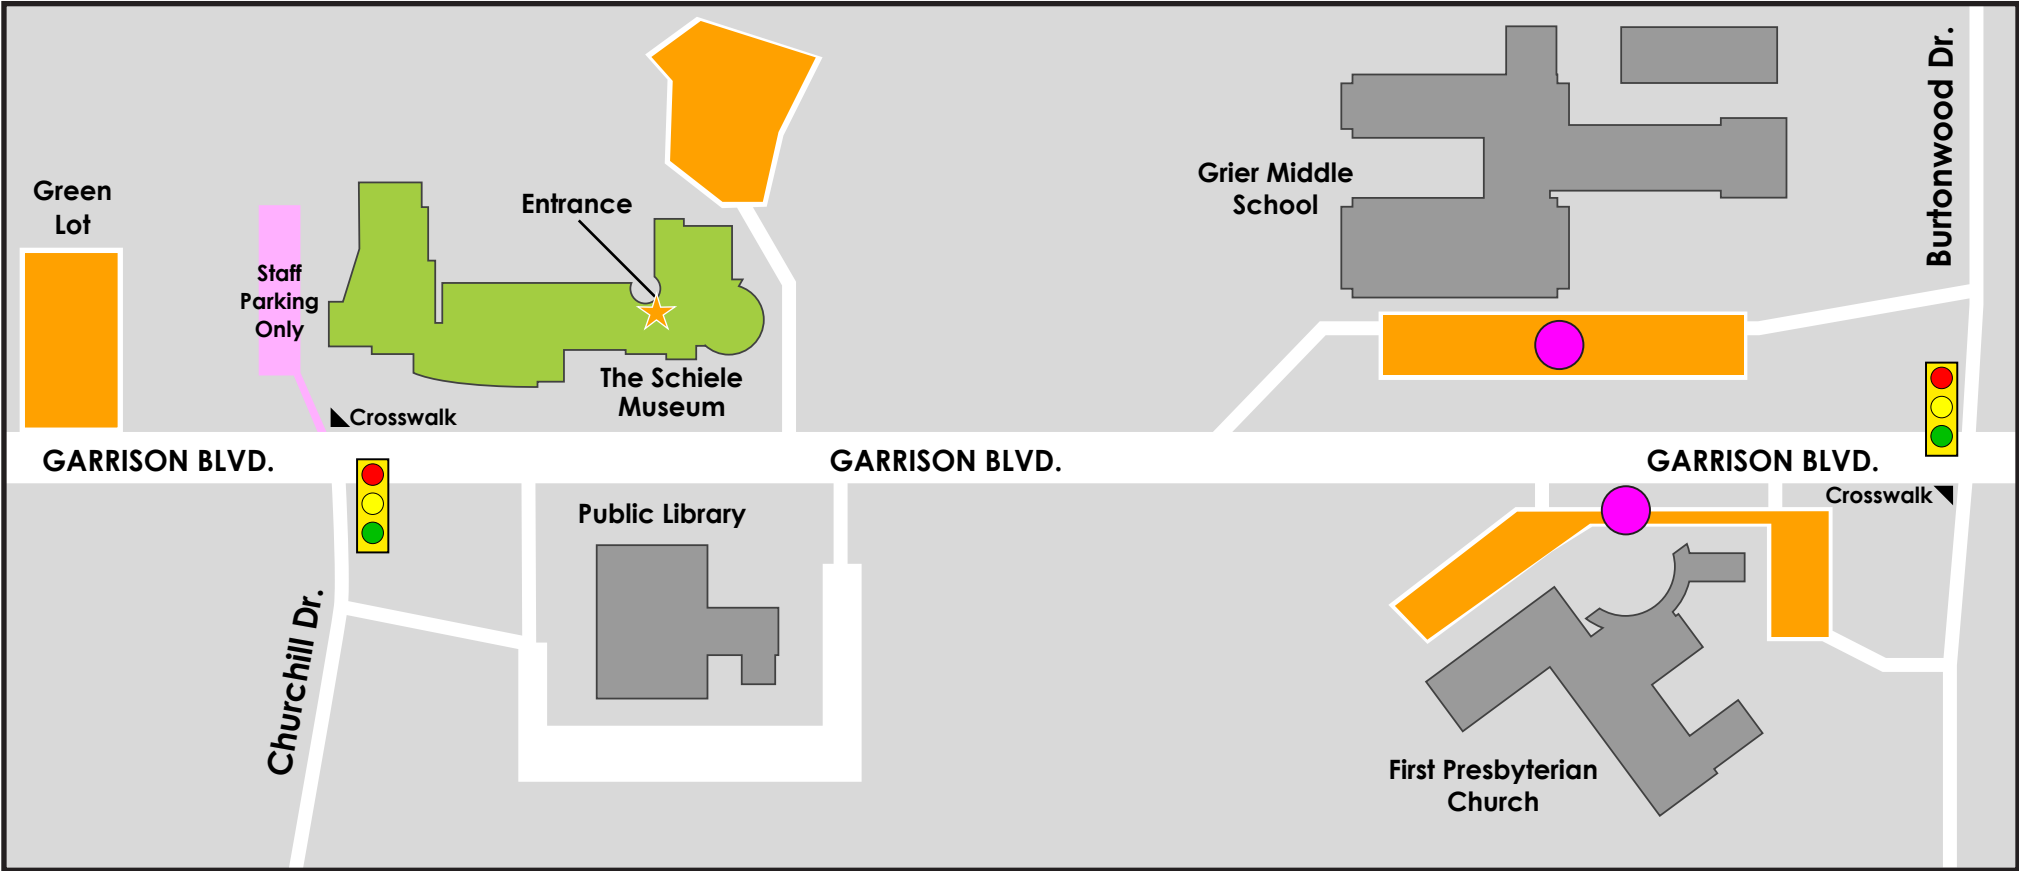

# SCHIELE MUSEUM SPECIAL EVENT OVERFLOW PARKING MAP

 Continuous shuttle pick-ups

**To OVERFLOW PARKING:**

To GREEN LOT                    turn RIGHT out of Museum parking lot  
     turn RIGHT 200 yards past light into lot  
     use sidewalk to walk to Museum

To GRIER ..... turn LEFT out of Museum parking lot  
     turn LEFT at light onto BURTONWOOD  
     turn LEFT into Grier parking lot  
     use sidewalk to walk to Museum

To FIRST PRESBYTERIAN ..... turn LEFT out of Museum parking lot  
     turn RIGHT into Church parking lot  
     use CROSSWALK to cross Garrison

**Use crosswalks to cross Garrison Blvd.**